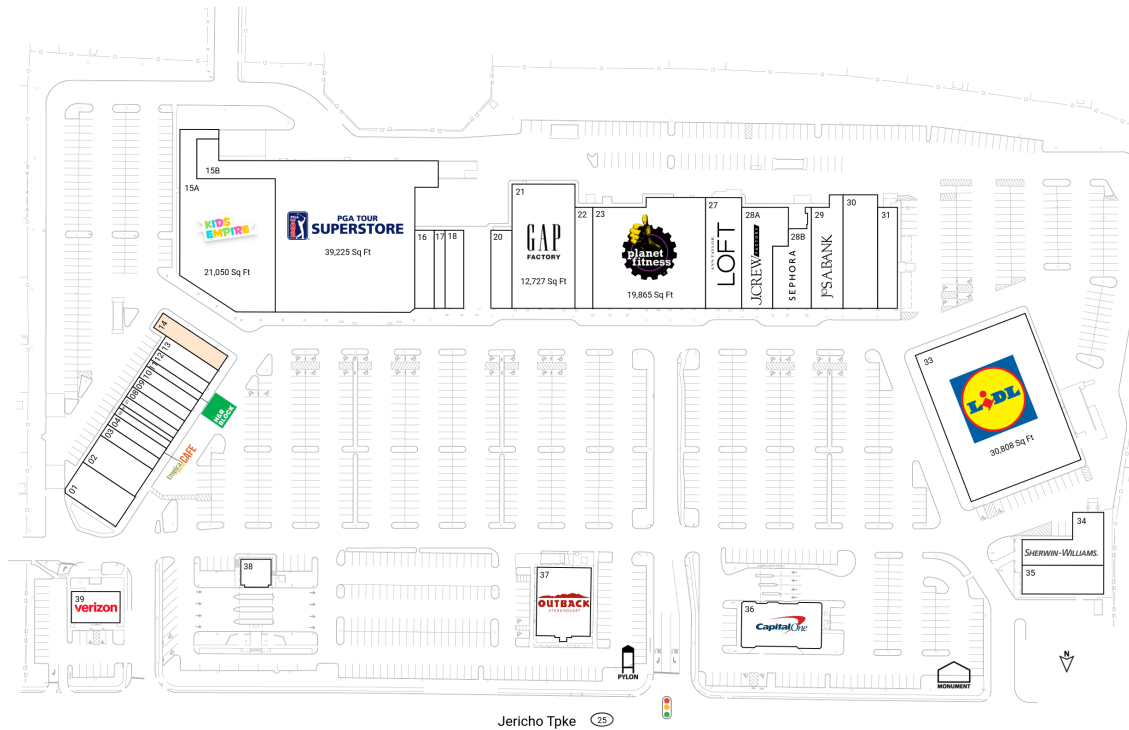

Mayfair Shopping Center

10-2020 Jericho Turnpike | Commack, NY 11725

Suffolk New York-Newark-Jersey City, NY-NJ 221,010 Sq Ft

40.8441, -73.2725

Available Spaces

14 2,000 Sq Ft

Current Tenants

Space size listed in square feet

01	Meet Izakaya Ramen Bar	3,749	17	Original Brooklyn Pizza	1,400
02	Bagel Toastery	3,320	18	M Nail and Lash Bar	5,910
03	Champions Martial Arts	1,320	20	Music & Art Center	2,500
04	Tropical Smoothie Cafe	1,280	21	Gap Factory Store	12,727
05	Queen Bee Nails	800	22	My Gym Children's Fitness Cent	2,971
06	Exel Shoe Repair, Inc.	500	23	Planet Fitness	19,865
07	Special Touch Cleaners	890	27	LOFT	5,700
08	D'Ore Jewelers NY, Inc	1,200	28A	J.Crew Factory	6,897
09	Mimi's Coffee & Bubble Tea	1,200	28B	Sephora	4,786
10	Mr. Cheapo's Record Exchange	1,360	29	Jos. A. Bank Clothiers	5,064
11	H&R Block	800	30	JBBQ Wok & Dumpling	6,507
12	The Crushed Olive	1,280	31	Prato 850	3,380
13	Mayfair Barber	960	33	Lidl	30,808
15A	Kids Empire	21,050	34	Sherwin-Williams	4,975
15B	PGA Tour Superstore	39,225	35	New Commack Liquors	3,894
16	Northwell Go Health	2,500	36	Capital One	5,500
			37	Outback Steakhouse	6,192
			38	M&T Bank	6,000
			39	Verizon Wireless	2,500

This site plan is for illustrative and information purposes only, showing the general layout of the shopping center; and is not a legal survey. Brixmor makes no representation or warranty that the shopping center is exactly as depicted as site conditions and tenant mix are subject to change over time. 1788